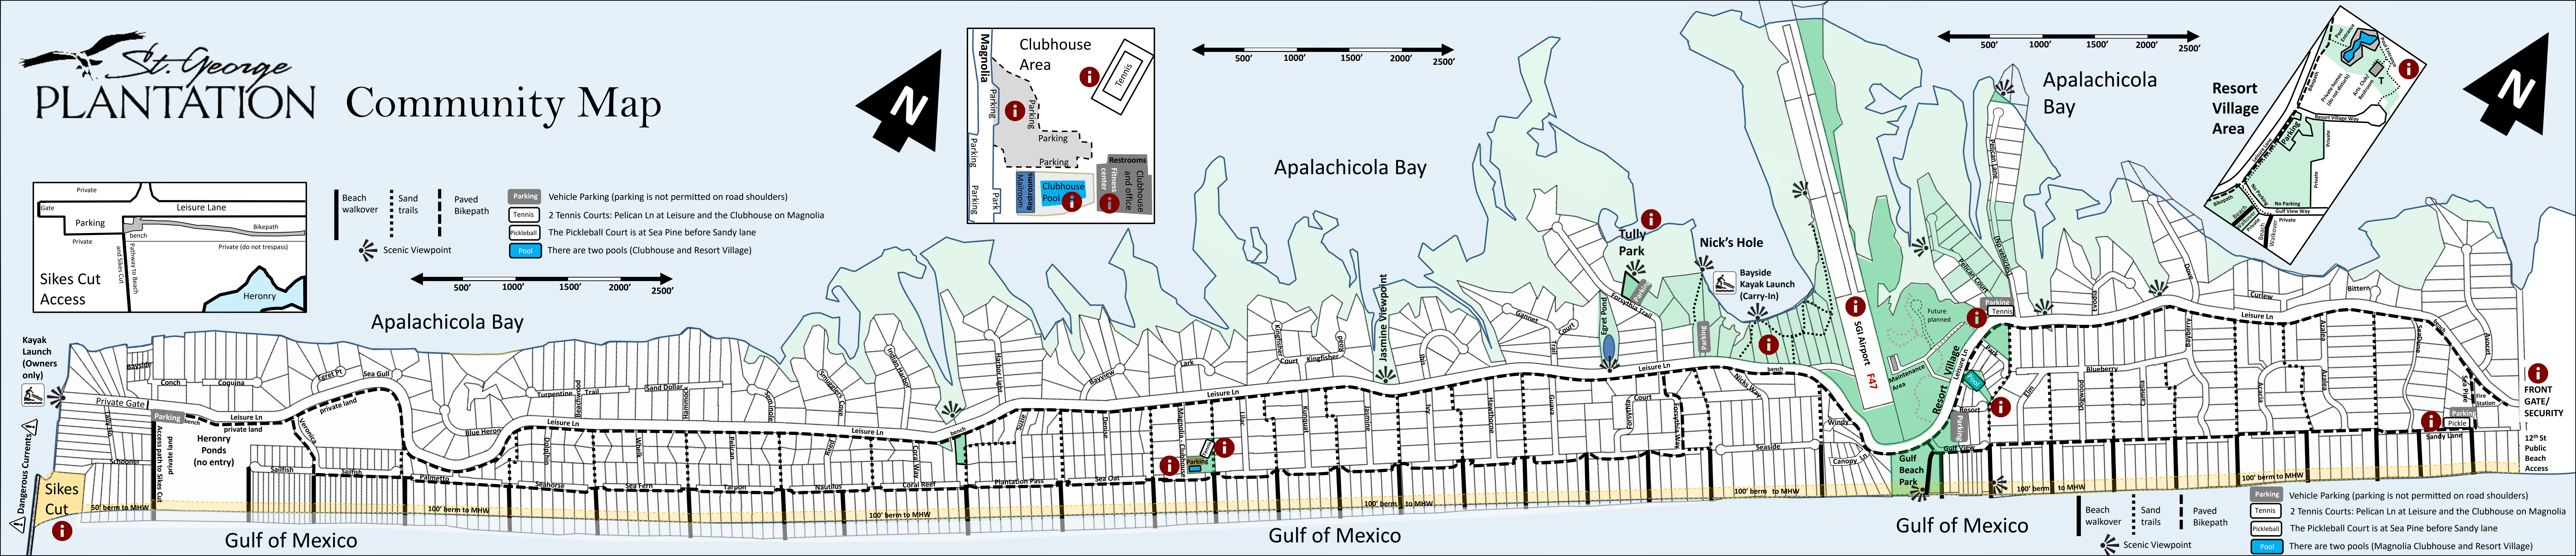

# St. George PLANTATION Community Map

- Beach walkover
- Sand trails
- Paved Bikepath
- Scenic Viewpoint
- Parking** Vehicle Parking (parking is not permitted on road shoulders)
- Tennis** 2 Tennis Courts: Pelican Ln at Leisure and the Clubhouse on Magnolia
- Pickleball** The Pickleball Court is at Sea Pine before Sandy lane
- Pool** There are two pools (Clubhouse and Resort Village)

- Parking** Vehicle Parking (parking is not permitted on road shoulders)
- Tennis** 2 Tennis Courts: Pelican Ln at Leisure and the Clubhouse on Magnolia
- Pickleball** The Pickleball Court is at Sea Pine before Sandy lane
- Pool** There are two pools (Magnolia Clubhouse and Resort Village)