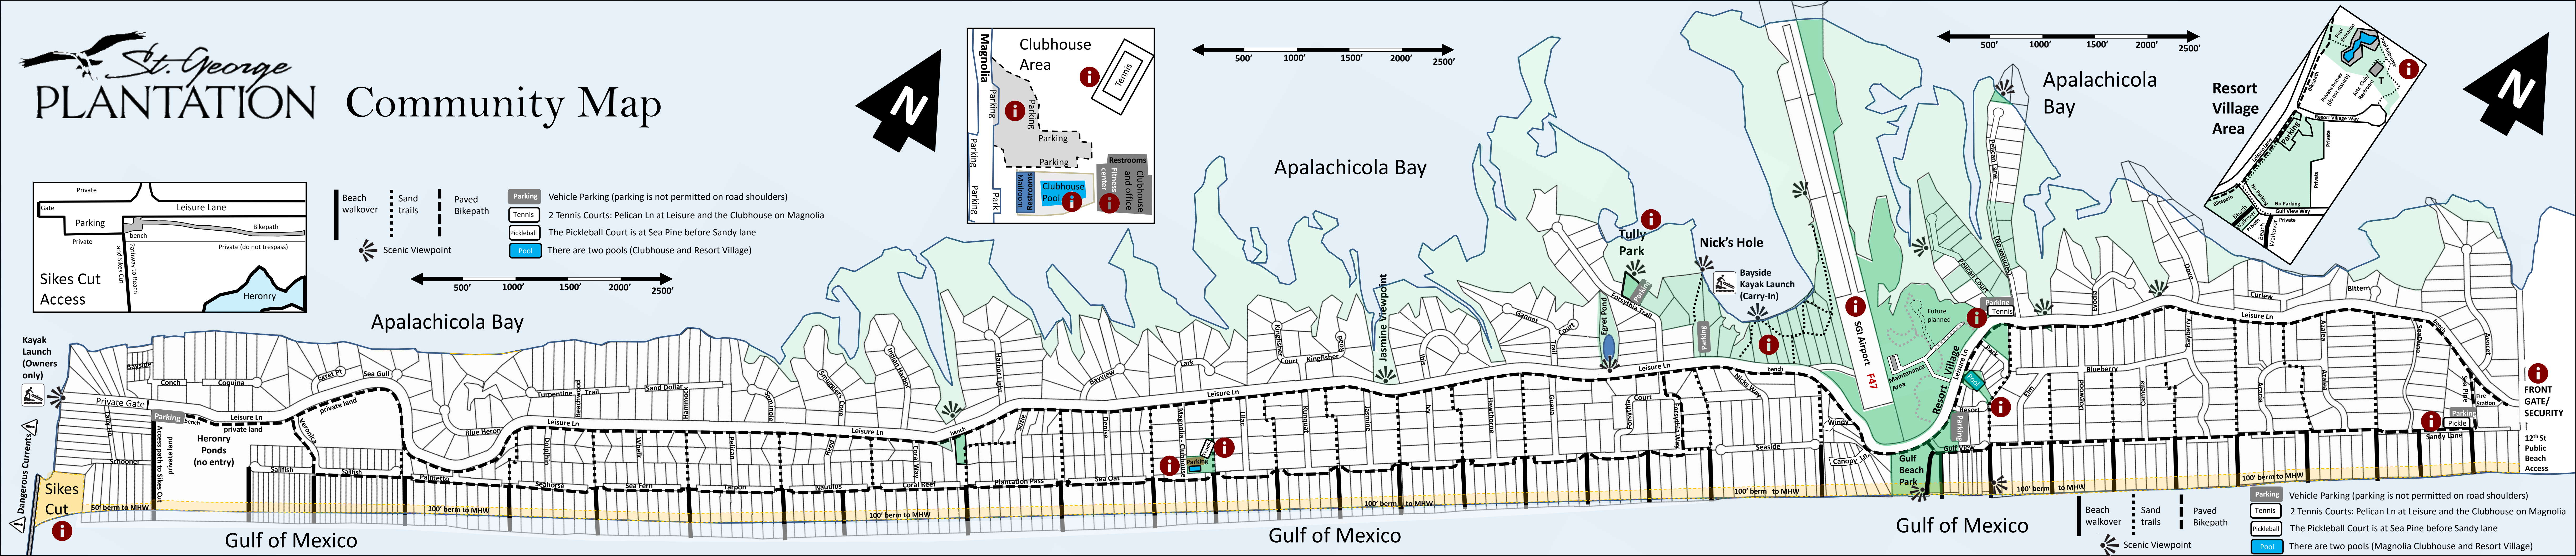

St. George PLANTATION Community Map

- Beach walkover
- Sand trails
- Paved Bikepath
- Scenic Viewpoint
- Parking** Vehicle Parking (parking is not permitted on road shoulders)
- Tennis** 2 Tennis Courts: Pelican Ln at Leisure and the Clubhouse on Magnolia
- Pickleball** The Pickleball Court is at Sea Pine before Sandy lane
- Pool** There are two pools (Clubhouse and Resort Village)

- Beach walkover
- Sand trails
- Paved Bikepath
- Scenic Viewpoint
- Parking** Vehicle Parking (parking is not permitted on road shoulders)
- Tennis** 2 Tennis Courts: Pelican Ln at Leisure and the Clubhouse on Magnolia
- Pickleball** The Pickleball Court is at Sea Pine before Sandy lane
- Pool** There are two pools (Magnolia Clubhouse and Resort Village)